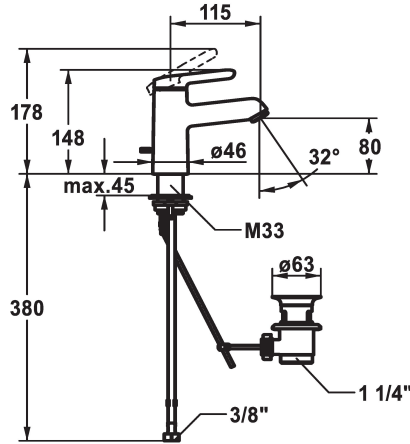

## KWC WAMAS 2.0

Lever mixer - Basin - CoolFix

Modell-Linie: WAMAS 2.0 | 12.478.031.000FL

Armatura umywalkowa | Armatura jednouchwytowa

### KWC-No.

**125146**

chromeline, A 115, flexible connection hoses, with pop-up valve

**125147**

chromeline, A 115, flexible connection hoses, without pop-up valve

- \* Lever mixer
- \* CoolFix - Cold water flow with a centered lever
- \* EcoProtect - water-saving device
- \* Fixed spout
- Neoperl® Perlator® SSR, swivelling jet regulator
- \* KWC cartridge M 35 OP
- with ceramic discs
- flow rate and temperature continuously variable

### ATT-KWC- ABLAUFGARNITUR

mit\_Ablaufgarnitur

ohne\_Ablaufgarnitur

- temperature limitation
- \* Flexible connection hoses 3/8"
- \* QuickInstallation - Fastening via threaded connection with locking screws
- \* Mounting hole size ø35 mm
- \* Scope of delivery:
- KWC pop-up valve Z.538.581.000

Faucet\_typ

Dimension Height

ATT-KWC-ENERGIESPAREN

G\_Acoustic\_group

Projection\_A

EnergyLabelCH

ATT-KWC-MASS-WASSERAUSTRITT

Material