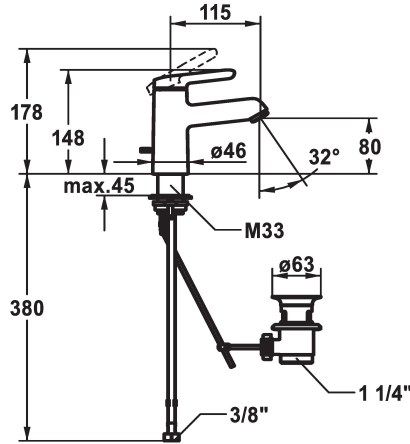

KWC WAMAS 2.0

Lever mixer - Basin - CoolFix

Modell-Linie: WAMAS 2.0 | 12.478.031.000FL

Hanat | Käsikäyttöiset hanat

KWC-No.

125146

chromeline, A 115, flexible connection hoses, with pop-up valve

125147

chromeline, A 115, flexible connection hoses, without pop-up valve

- * Lever mixer
- * CoolFix - Cold water flow with a centered lever
- * EcoProtect - water-saving device
- * Fixed spout
- Neoperl® Perlator® SSR, swivelling jet regulator
- * KWC cartridge M 35 OP
- with ceramic discs
- flow rate and temperature continuously variable

ATT-KWC- ABLAUFGARNITUR

mit_Ablaufgarnitur

ohne_Ablaufgarnitur

- temperature limitation
- * Flexible connection hoses 3/8"
- * QuickInstallation - Fastening via threaded connection with locking screws
- * Mounting hole size ø35 mm
- * Scope of delivery:
- KWC pop-up valve Z.538.581.000

Faucet_typ

Measure_Height

ATT-KWC-ENERGIESPAREN

G_Acoustic_group

Projection_A

EnergyLabelCH

ATT-KWC-MASS-WASSERAUSTRITT

Materiaali