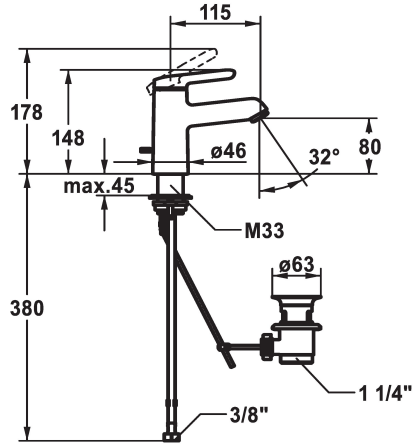

### KWC-No.

**125146**

chromeline, A 115, flexible connection hoses, with pop-up valve

**125147**

chromeline, A 115, flexible connection hoses, without pop-up valve

- \* Lever mixer
- \* CoolFix - Cold water flow with a centered lever
- \* EcoProtect - water-saving device
- \* Fixed spout
- Neoperl® Perlator® SSR, swivelling jet regulator
- \* KWC cartridge M 35 OP
- with ceramic discs
- flow rate and temperature continuously variable

### pop-up assembly

with pop-up valve

without pop-up valve

- temperature limitation
- \* Flexible connection hoses  $\frac{3}{8}$ "
- \* QuickInstallation - Fastening via threaded connection with locking screws
- \* Mounting hole size  $\varnothing 35$  mm
- \* Scope of delivery:
- KWC pop-up valve Z.538.581.000

### Technical Data

Flow rate	5 l/min (3 bar)
pop-up assembly	with pop-up valve
Connection	Flexible connection hoses
Spout	fixed
Handling	top lever
Color code	chromeline
Installation type	Pillar installation
Faucet_typ	Lever mixer
Dimension Height	148
Energysaving	Coolfix
Acoustic group	I
Projection A	A 115
Energy label	A
Dimension Water outlet	80
material	Brass

Flow rate	5 l/min (3 bar)
pop-up assembly	with pop-up valve
Connection	Flexible connection hoses
Spout	fixed
Handling	top lever
Color code	chromeline
Installation type	Pillar installation
Faucet_typ	Lever mixer
Dimension Height	148
Energysaving	Coolfix
Acoustic group	I
Projection A	A 115
Energy label	A
Dimension Water outlet	80
material	Brass