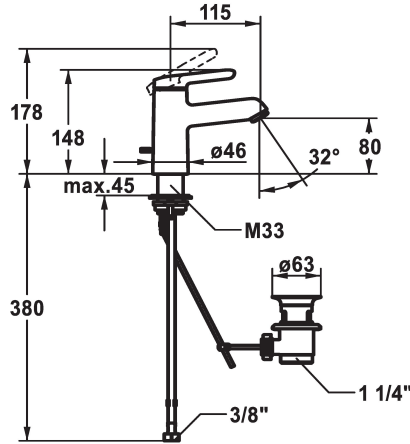

KWC WAMAS 2.0

Lever mixer - Basin - CoolFix

Modell-Linie: WAMAS 2.0 | 12.478.031.000FL

Umyvadlové armatury | Hydraulické armatury

KWC-No.

125146

chromeline, A 115, flexible connection hoses, with pop-up valve

125147

chromeline, A 115, flexible connection hoses, without pop-up valve

- * Lever mixer
- * CoolFix - Cold water flow with a centered lever
- * EcoProtect - water-saving device
- * Fixed spout
- Neoperl® Perlator® SSR, swivelling jet regulator
- * KWC cartridge M 35 OP
- with ceramic discs
- flow rate and temperature continuously variable

ATT-KWC-ABLAUFGARNITUR

mit_Ablaufgarnitur

ohne_Ablaufgarnitur

- temperature limitation
- * Flexible connection hoses 3/8"
- * QuickInstallation - Fastening via threaded connection with locking screws
- * Mounting hole size ø35 mm
- * Scope of delivery:
- KWC pop-up valve Z.538.581.000

Faucet_typ

Measure_Height

ATT-KWC-ENERGIESPAREN

G_Acoustic_group

Projection_A

EnergyLabelCH

ATT-KWC-MASS-WASSERAUSTRITT

Materiál