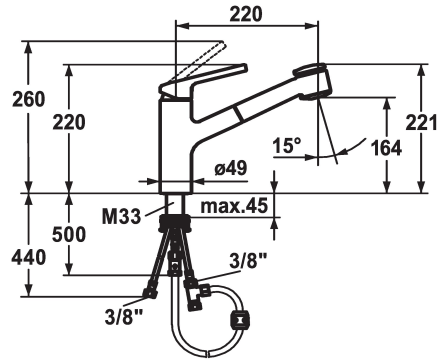

## KWC LUNA E Lever mixer - Kitchen

Modell-Linie: LUNA E | 10.445.033.000FL  
Hanat | Käsikäyttöiset hanat

### KWC-No.

**125138**  
chromeline, A220

- \* Lever mixer
- \* TouchProtect - anti-scald protection thanks to the "double skin" principle
- \* Intrinsicly safe against backflow
- \* Pull-out spray
  - SprayClean - easy to clean and actively prevents limescale buildup
  - up to 600 mm pull-out length
  - PowerClean - needle spray mode, with automatic diverter reset

- \* Hose guide, swivelling 130°
- \* EasyLock - a pull-out spray that easily slides back into place
- \* KWC cartridge M 35
  - with ceramic discs
  - flow rate and temperature continuously variable
- \* Flexible connection hoses 3/8"
- \* QuickInstallation - Fastening via threaded connection with locking screws
- \* Mounting hole size  $\varnothing 35$  mm

7 l/min (3 bar)
7 l/min (3 bar)
Flexible_Anschlusschläuche
schwenkbar
seitenbedient
Auszugbrause
chromeline
Standmontage
Hebelmischer
220
Niederdruck
l
A220
A
164
Messinki
0