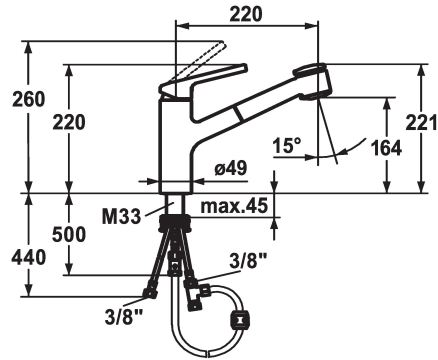

KWC LUNA E Lever mixer - Kitchen

Modell-Linie: LUNA E | 10.445.033.000FL
Taps | Manual taps

KWC-No.

125138
chromeline, A220

- * Lever mixer
- * TouchProtect - anti-scald protection thanks to the "double skin" principle
- * Intrinsicly safe against backflow
- * Pull-out spray
 - SprayClean - easy to clean and actively prevents limescale buildup
 - up to 600 mm pull-out length
 - PowerClean - needle spray mode, with automatic diverter reset

- * Hose guide, swivelling 130°
- * EasyLock - a pull-out spray that easily slides back into place
- * KWC cartridge M 35
 - with ceramic discs
 - flow rate and temperature continuously variable
- * Flexible connection hoses 3/8"
- * QuickInstallation - Fastening via threaded connection with locking screws
- * Mounting hole size ø35 mm

Technical Data

Flow rate needle spray
Flow rate normal spray
Connection
Spout
Handling
Kitchen_spray
Color code
Installation_type
Faucet_typ
Dimension Height
Energysaving
G_Acoustic group
Projection_A
Energy Label
Dimension Water outlet
material

Modell-Linie: LUNA E | 10.445.033.000FL
Taps | Manual taps

Cartridge M 35 H

538327
Z.537.582
