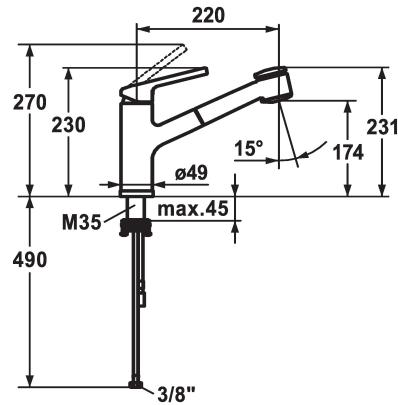

KWC LUNA E Lever mixer - Kitchen

Modell-Linie: LUNA E | 10.441.053.000FL
Armatura umywalkowa | Armatura jednouchwytowa

KWC-No.

125136
chromeline, A220

- * Lever mixer
- * Detachable for installation below windows - detached 55 mm
- * TouchProtect - anti-scald protection thanks to the "double skin" principle
- * Pull-out spray
 - SprayClean - easy to clean and actively prevents limescale buildup
 - up to 600 mm pull-out length
 - PowerClean - needle spray mode, with automatic diverter reset

- * Hose guide, swivelling 130°
- * EasyLock - a pull-out spray that easily slides back into place
- * KWC cartridge M 35
 - with ceramic discs
 - flow rate and temperature continuously variable
- * Flexible connection hoses 3/8"
- * Fastening by means of threaded sleeve M35 x 1.5 (preassembled socket)
- * Mounting hole size 35 - 37 mm

9 l/min (3 bar)
10 l/min (3 bar)
Flexible_Anschlusschläuche
schwenkbar
wegnehmbar
topbedient
Auszugbrause
chromeline
Standmontage
Hebelmischer
230
l
A220
B
174
Mosiądz

Części zamienne

KWC LUNA E
Lever mixer - Kitchen

Modell-Linie: LUNA E | 10.441.053.000FL
Armatura umywalkowa | Armatura jednouchwytowa

Cartridge M 35 H

538327
Z.537.582
