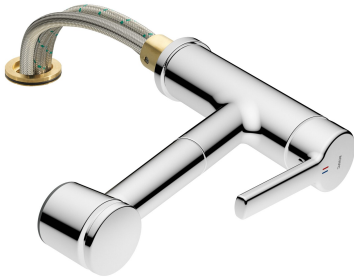

KWC LUNA E Lever mixer - Kitchen

Modell-Linie: LUNA E | 10.441.053.000FL
Armatura umywalkowa | Armatura jednouchwytowa

KWC-No.

125136
chromeline, A220

- * Lever mixer
- * Detachable for installation below windows - detached 55 mm
- * TouchProtect - anti-scald protection thanks to the "double skin" principle
- * Pull-out spray
 - SprayClean - easy to clean and actively prevents limescale buildup
 - up to 600 mm pull-out length
 - PowerClean - needle spray mode, with automatic diverter reset

- * Hose guide, swivelling 130°
- * EasyLock - a pull-out spray that easily slides back into place
- * KWC cartridge M 35
 - with ceramic discs
 - flow rate and temperature continuously variable
- * Flexible connection hoses 3/8"
- * Fastening by means of threaded sleeve M35 x 1.5 (preassembled socket)
- * Mounting hole size 35 - 37 mm

9 l/min (3 bar)
10 l/min (3 bar)
Flexible_Anschlusschläuche
schwenkbar
wegnehmbar
topbedient
Auszugbrause
chromeline
Standmontage
Hebelmischer
230
l
A220
B
174
Mosiądz

Części zamienne

KWC LUNA E
Lever mixer - Kitchen

Modell-Linie: LUNA E | 10.441.053.000FL
Armatura umywalkowa | Armatura jednouchwytowa

Cartridge M 35 H

538327
Z.537.582
