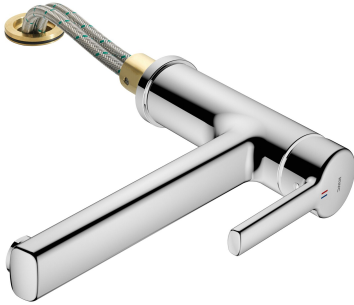

KWC LUNA E Lever mixer - Kitchen

Modell-Linie: LUNA E | 10.441.043.000FL
Armatura umywalkowa | Armatura jednouchwytowa

KWC-No.

125135
chromeline, A225

- * Lever mixer
- * Detachable for installation below windows - detached 55 mm
- * Swivel spout 160°
- Neoperl® Cascade®
- * KWC cartridge M 35
- with ceramic discs

- flow rate and temperature continuously variable
- * Flexible connection hoses 3/8"
- * Fastening by means of threaded sleeve M35 x 1.5 (preassembled socket)
- * Mounting hole size ø35 - 37 mm

Dane techniczne

| |
|----------------------------|
| 12 l/min (3 bar) |
| Flexible_Anschlusschläuche |
| schwenkbar |
| wegnehmbar |
| seitenbedient |
| chromeline |
| Standmontage |
| Hebelmischer |
| 218 |
| I |
| A225 |
| B |
| 156 |
| Mosiądz |

Części zamienne

KWC LUNA E Lever mixer - Kitchen

Modell-Linie: LUNA E | 10.441.043.000FL
Armatura umywalkowa | Armatura jednouchwytowa

Cartridge M 35 H

538327
Z.537.582
