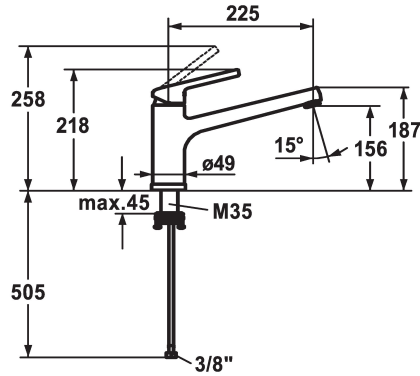

KWC LUNA E Lever mixer - Kitchen

Modell-Linie: LUNA E | 10.441.043.000FL
Armatura umywalkowa | Armatura jednouchwytowa

KWC-No.

125135
chromeline, A225

- * Lever mixer
- * Detachable for installation below windows - detached 55 mm
- * Swivel spout 160°
- Neoperl® Cascade®
- * KWC cartridge M 35
- with ceramic discs

- flow rate and temperature continuously variable
- * Flexible connection hoses 3/8"
- * Fastening by means of threaded sleeve M35 x 1.5 (preassembled socket)
- * Mounting hole size ø35 - 37 mm

Dane techniczne

| |
|----------------------------|
| 12 l/min (3 bar) |
| Flexible_Anschlusschläuche |
| schwenkbar |
| wegnehmbar |
| seitenbedient |
| chromeline |
| Standmontage |
| Hebelmischer |
| 218 |
| I |
| A225 |
| B |
| 156 |
| Mosiądz |

Części zamienne

KWC LUNA E Lever mixer - Kitchen

Modell-Linie: LUNA E | 10.441.043.000FL
Armatura umywalkowa | Armatura jednouchwytowa

Cartridge M 35 H

538327
Z.537.582
