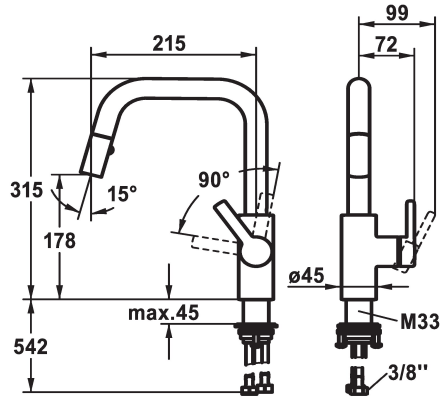

## KWC LUNA E Lever mixer - Kitchen

Modell-Linie: LUNA E | 10.441.004.000FL  
Kranar | Hydraulické armatúry

### ATT-KWC-FARBCODE

chromeline

matt black

- \* Lever mixer
- \* Lever installation only possible on the right side
- Child safety: cold water flow in lever position towards the front
- \* gap between wall and centre of mounting hole min. 25 mm
- \* TouchProtect - anti-scald protection thanks to the "double skin" principle
- \* Pull-out spray
- Neoperl® Cascade®
- PowerClean - needle spray mode, with automatic diverter reset
- up to 400 mm pull-out length

- black fabric hose
- QuickConnect - Simple hose connection system
- \* SwivelStop - hose guide, swivelling 360°, limitable to 150°
- \* KWC cartridge M 35 S
- with ceramic discs
- flow rate and temperature continuously variable
- \* Flexible connection hoses 3/8"
- \* QuickInstallation - Fastening via threaded connection with locking screws
- \* Mounting hole size ø35 mm

Standmontage

Faucet\_typ

Hebelmischer

Measure\_Height

315

G\_Acoustic group

I

Projection\_A