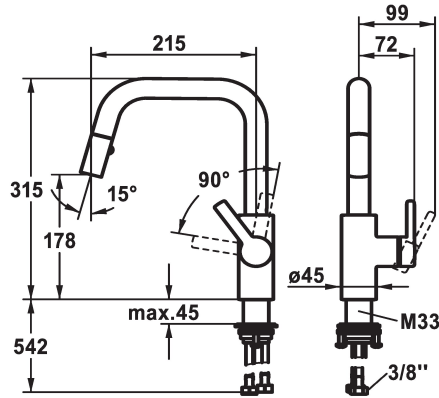

## KWC LUNA E Lever mixer - Kitchen

Modell-Linie: LUNA E | 10.441.004.000FL  
Armatura umywalkowa | Armatura jednouchwytywa

### ATT-KWC-FARBCODE

chromeline

matt black

- \* Lever mixer
- \* Lever installation only possible on the right side
- Child safety: cold water flow in lever position towards the front
- \* gap between wall and centre of mounting hole min. 25 mm
- \* TouchProtect - anti-scald protection thanks to the "double skin" principle
- \* Pull-out spray
- Neoperl® Cascade®
- PowerClean - needle spray mode, with automatic diverter reset
- up to 400 mm pull-out length

- black fabric hose
- QuickConnect - Simple hose connection system
- \* SwivelStop - hose guide, swivelling 360°, limitable to 150°
- \* KWC cartridge M 35 S
- with ceramic discs
- flow rate and temperature continuously variable
- \* Flexible connection hoses 3/8"
- \* QuickInstallation - Fastening via threaded connection with locking screws
- \* Mounting hole size ø35 mm

Standmontage

Faucet\_typ

Hebelmischer

Dimension Height

315

G\_Acoustic group

I

Projection\_A