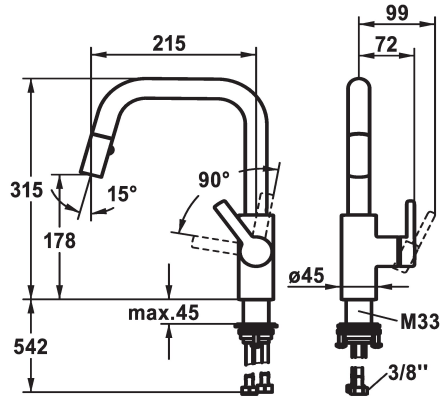

KWC LUNA E Lever mixer - Kitchen

Modell-Linie: LUNA E | 10.441.004.000FL
Hanat | Käsi käyttöiset hanat

KWC-No.

125133
chromeline, A215

125134
matt black, A215

Värikoodi

chromeline

matt black

- * Lever mixer
- * Lever installation only possible on the right side
- Child safety: cold water flow in lever position towards the front
- * gap between wall and centre of mounting hole min. 25 mm
- * TouchProtect - anti-scald protection thanks to the "double skin" principle
- * Pull-out spray
- Neoperl® Cascade®
- PowerClean - needle spray mode, with automatic diverter reset
- up to 400 mm pull-out length

- black fabric hose
- QuickConnect - Simple hose connection system
- * SwivelStop - hose guide, swivelling 360°, limitable to 150°
- * KWC cartridge M 35 S
- with ceramic discs
- flow rate and temperature continuously variable
- * Flexible connection hoses 3/8"
- * QuickInstallation - Fastening via threaded connection with locking screws
- * Mounting hole size ø35 mm

Tekniset tiedot

ATT-KWC-A_AUSZUGBRAUSE_SIEB

8 l/min (3 bar)

ATT-KWC-A_AUSZUGBRAUSE_NORMAL

8 l/min (3 bar)

Connection

Flexible_Anschluss-schläuche

Spout