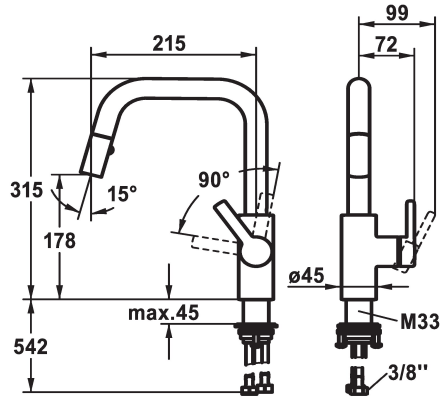

KWC LUNA E Lever mixer - Kitchen

Modell-Linie: LUNA E | 10.441.004.000FL
Taps | Manual taps

KWC-No.

125133
chromeline, A215

125134
matt black, A215

Color code

chromeline

matt black

- Lever mixer
- Lever installation only possible on the right side
- Child safety: cold water flow in lever position towards the front
- gap between wall and centre of mounting hole min. 25 mm
- TouchProtect - anti-scald protection thanks to the "double skin" principle
- Pull-out spray
- Neoperl® Cascade®
- PowerClean - needle spray mode, with automatic diverter reset
- up to 400 mm pull-out length

- black fabric hose
- QuickConnect - Simple hose connection system
- SwivelStop - hose guide, swivelling 360°, limitable to 150°
- KWC cartridge M 35 S
- with ceramic discs
- flow rate and temperature continuously variable
- Flexible connection hoses 3/8"
- QuickInstallation - Fastening via threaded connection with locking screws
- Mounting hole size ø35 mm

Technical Data

Flow rate needle spray

8 l/min (3 bar)

Flow rate normal spray

8 l/min (3 bar)

Connection

Flexible connection hoses

Spout

swivel

Handling

side lever

Kitchenspray

Pull-out spray

Color code

chromeline

Installation type

Pillar installation

Faucet_typ

Lever mixer

Measure Height

315

Acoustic group

I

Projection A

A 215

Energy label

A

Dimension Water outlet

178

material

Brass

Spare Parts