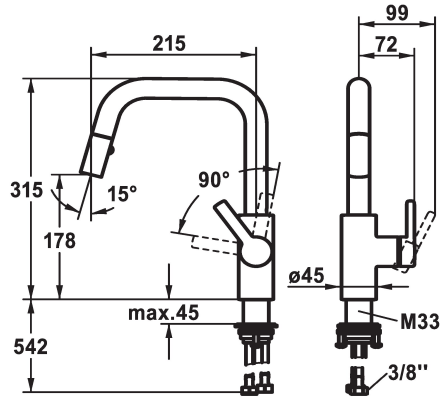

KWC LUNA E Lever mixer - Kitchen

Modell-Linie: LUNA E | 10.441.004.000FL
Taps | Manual taps

KWC-No.

125133
chromeline, A215

125134
matt black, A215

Color code

chrome

matt black

- Lever mixer
- Lever installation only possible on the right side
- Child safety: cold water flow in lever position towards the front
- gap between wall and centre of mounting hole min. 25 mm
- TouchProtect - anti-scald protection thanks to the "double skin" principle
- Pull-out spray
- Neoperl® Cascade®
- PowerClean - needle spray mode, with automatic diverter reset
- up to 400 mm pull-out length

- black fabric hose
- QuickConnect - Simple hose connection system
- SwivelStop - hose guide, swivelling 360°, limitable to 150°
- KWC cartridge M 35 S
- with ceramic discs
- flow rate and temperature continuously variable
- Flexible connection hoses 3/8"
- QuickInstallation - Fastening via threaded connection with locking screws
- Mounting hole size ø35 mm

Technical Data

Flow rate needle spray

8 l/min (3 bar)

Flow rate normal spray

8 l/min (3 bar)

Connection

Flexible connection hoses

Spout

swivel

Handling

side lever

Kitchen_spray

Pull-out spray

Color code

chrome

Installation_type

Pillar installation

Faucet_typ

Lever mixer

Dimension Height

315

G_Acoustic group

I

Projection_A

A 215

Energy Label

A

Dimension Water outlet

178

material

Brass

Spare Parts