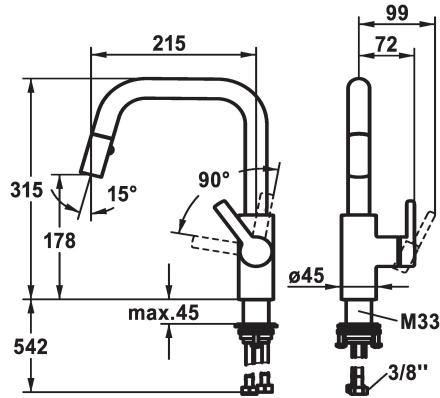

## KWC LUNA E Lever mixer - Kitchen

Modell-Linie: LUNA E | 10.441.004.000FL  
Umyvadlové armatury | Hydraulické armatury

### ATT-KWC-FARBCODE

chromeline

matt black

- \* Lever mixer
- \* Lever installation only possible on the right side
- Child safety: cold water flow in lever position towards the front
- \* gap between wall and centre of mounting hole min. 25 mm
- \* TouchProtect - anti-scald protection thanks to the "double skin" principle
- \* Pull-out spray
- Neoperl® Cascade®
- PowerClean - needle spray mode, with automatic diverter reset
- up to 400 mm pull-out length

- black fabric hose
- QuickConnect - Simple hose connection system
- \* SwivelStop - hose guide, swivelling 360°, limitable to 150°
- \* KWC cartridge M 35 S
- with ceramic discs
- flow rate and temperature continuously variable
- \* Flexible connection hoses 3/8"
- \* QuickInstallation - Fastening via threaded connection with locking screws
- \* Mounting hole size ø35 mm

Standmontage

Faucet\_typ

Hebelmischer

Measure\_Height

315

G\_Acoustic group

I

Projection\_A