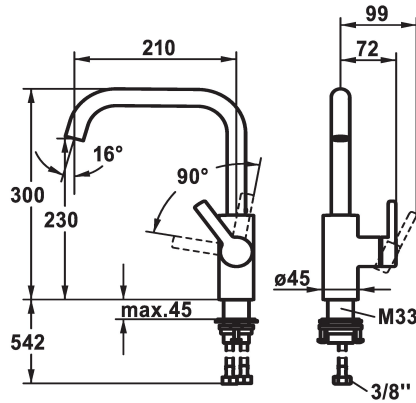

KWC LUNA E Lever mixer - Kitchen

Modell-Linie: LUNA E | 10.441.013.176FL
Taps | Manual taps

KWC-No.

125131
chromeline, A210

125132
matt black, A210

Color code

chromeline

matt black

- Lever mixer
- Lever installation only possible on the right side
- Child safety: cold water flow in lever position towards the front
- gap between wall and centre of mounting hole min. 25 mm
- SwivelStop - swivel spout 360°, limitable to 150°
- Neoperl® Caché®
- KWC cartridge M 35 S

- with ceramic discs
- flow rate and temperature continuously variable
- Flexible connection hoses 3/8"
- QuickInstallation - Fastening via threaded connection with locking screws
- Mounting hole size ø35 mm

Technical Data

Flow rate
Connection
Spout
Handling
Color code
Installation type
Faucet_typ
Measure Height
Acoustic group
Projection A
Energy label
Dimension Water outlet
material

12 l/min (3 bar)
Flexible connection hoses
swivel
side lever
matt black
Pillar installation
Lever mixer
300
I
A 210
B
230
Brass

Spare Parts