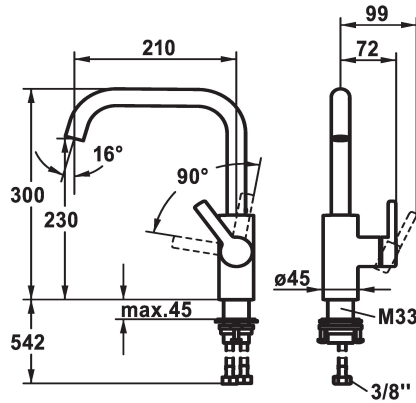

KWC LUNA E Lever mixer - Kitchen

Modell-Linie: LUNA E | 10.441.013.000FL
Hanat | Käsikäyttöiset hanat

KWC-No.

125131
chromeline, A210

125132
matt black, A210

Värikoodi

chromeline

matt black

- * Lever mixer
- * Lever installation only possible on the right side
- Child safety: cold water flow in lever position towards the front
- * gap between wall and centre of mounting hole min. 25 mm
- * SwivelStop - swivel spout 360°, limitable to 150°
- Neoperl® Caché®
- * KWC cartridge M 35 S

- with ceramic discs
- flow rate and temperature continuously variable
- * Flexible connection hoses 3/8"
- * QuickInstallation - Fastening via threaded connection with locking screws
- * Mounting hole size ø35 mm

Tekniset tiedot

A_Spout_Spray

12 l/min (3 bar)

Connection

Flexible_Anschlusschläuche

Spout

schwenkbar

Handling