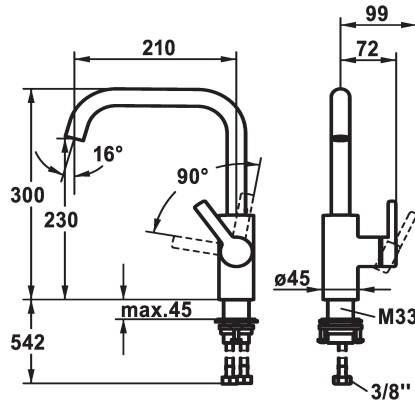

## KWC LUNA E Lever mixer - Kitchen

Modell-Linie: LUNA E | 10.441.013.000FL  
Umyvadlové armatury | Hydraulické armatury

### ATT-KWC-FARBCODE

chromeline

matt black

- \* Lever mixer
- \* Lever installation only possible on the right side
- Child safety: cold water flow in lever position towards the front
- \* gap between wall and centre of mounting hole min. 25 mm
- \* SwivelStop - swivel spout 360°, limitable to 150°
- Neoperl® Caché®
- \* KWC cartridge M 35 S

- with ceramic discs
- flow rate and temperature continuously variable
- \* Flexible connection hoses 3/8"
- \* QuickInstallation - Fastening via threaded connection with locking screws
- \* Mounting hole size ø35 mm

Measure\_Height

G\_Acoustic group

Projection\_A

EnergyLabelCH

ATT-KWC-MASS-WASSERAUSTRITT

Material

12 l/min (3 bar)

Flexible\_Anschlusschläuche