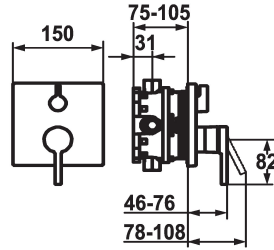

KWC AVA 2.0 Trim kit - Lever mixer - Tub

Modell-Linie: AVA 2.0 | 20.464.500.000
Showers | Exposed bath mixer

KWC-No.

125128
chromeline, Trim kit

125130
chromeline, Trim kit, with vacuum breaker

- * Trim kit with function unit
- * Outflow top and below
- * Turning handle for diverter
- * KWC cartridge M 35 H
- with ceramic discs
- flow rate and temperature continuously variable
- * Scope of delivery:

Concealed_unit

Trim kit

Trim kit, with vacuum breaker

- Function unit, lever, cap, sleeve, cover plate, holder for escutcheon, diverter
- Fastening of the cover plate without screws
- * To be ordered separately:
- Unit for concealed installation KWC BLUEBOX®
- 1/2", without shut-off valve, 39.999.900.931
- 3/4" (1/2"), with shut-off valve, 39.999.910.931

Technical Data

Flow rate
Diameter
Handling
Color code
Installation_type
Faucet_typ
G_Acoustic group
Concealed_unit
Energy Label
material

19 l/min (3 bar)
150 x 150
front lever
chrome
Wall mounted
Lever mixer
I
Trim kit
C
Brass

Optional Accessories

KWC AVA 2.0 Trim kit - Lever mixer - Tub

Modell-Linie: AVA 2.0 | 20.464.500.000
Showers | Exposed bath mixer

BLUEBOX Extension set 15 mm

537595
Z.537.595

BLUEBOX Reverse adapter

537953
Z.537.953