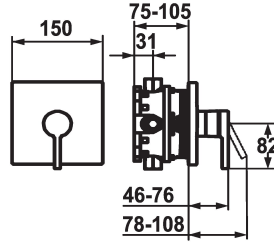

KWC AVA 2.0 Trim kit - Lever mixer - Shower

Modell-Linie: AVA 2.0 | 21.464.500.000
Showers | Manual shower

KWC-No.

125126
chromeline, Trim kit

- * Trim kit with function unit
- * Outflow top or below
- * KWC cartridge M 35 H
- with ceramic discs
- flow rate and temperature continuously variable
- * Scope of delivery:

- Function unit, lever, cap, sleeve, cover plate, holder for escutcheon
- Fastening of the cover plate without screws
- * To be ordered separately:
- Unit for concealed installation KWC BLUEBOX®
- 1/2", without shut-off valve, 39.999.900.931
- 3/4" (1/2"), with shut-off valve, 39.999.910.931

Technical Data

Flow rate
Diameter
Handling
Color code
Installation_type
Faucet_typ
G_Acoustic group
Concealed_unit
Energy Label
material

19 l/min (3 bar)
150 x 150
front lever
chrome
Wall mounted
Lever mixer
I
Trim kit
C
Brass

537594

KWC AVA 2.0 Trim kit - Lever mixer - Shower

Modell-Linie: AVA 2.0 | 21.464.500.000
Showers | Manual shower

Z.537.595

Z.537.953

Z.537.593

Z.537.594

BLUEBOX Excutechon extension