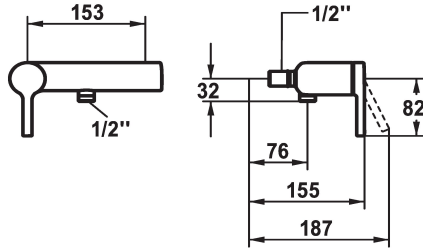

KWC AVA 2.0 Lever mixer

Modell-Linie: AVA 2.0 | 21.462.010.0000G
Showers | Manual shower

KWC-No.

125122

125123

Shower_set

without shower head, hose

without connections

Technical Data

Spray outlet: Flow rate

13 l/min (3 bar)

Connection

without connections

Shower_set

without shower head, hose

Handling

front lever

Color code

chrome

Installation_type

Wall mounted

Faucet_typ

Lever mixer

Dimension Height

20

G_Acoustic group_Shower_outlet

II

Energy Label

C

Connection measure

153

material