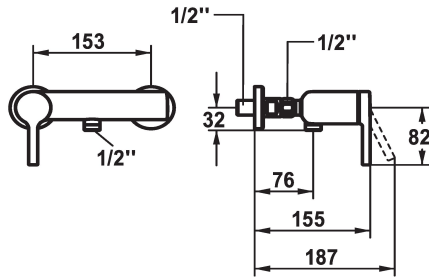

KWC AVA 2.0 Lever mixer - shower

Modell-Linie: AVA 2.0 | 21.462.310.000
Showers | Manual shower

KWC-No.

125122

125123

Shower_set

without shower head, hose

without connections

without shower head, hose

* TouchProtect - anti-scald protection thanks to the "double skin" principle
* Intrinsicly safe against backflow
* KWC cartridge M 35 OP

- with ceramic discs
- flow rate and temperature continuously variable
- temperature limitation
* Wall connections 1/2" x 1/2", with shut-off valve L 40

Technical Data

Spray outlet: Flow rate

13 l/min (3 bar)

Shower_set

without shower head, hose

Handling

front lever

Color code

chrome

Installation_type

Wall mounted

Faucet_typ

Lever mixer

Dimension Height

30

G_Acoustic group_Shower_outlet

II

Energy Label

C

Connection measure

153

material

Brass