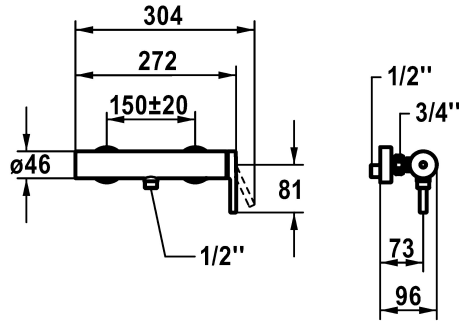

KWC AVA 2.0 Lever mixer - shower

Modell-Linie: AVA 2.0 | 21.462.480.000
Showers | Manual shower

KWC-No.

125119
chromeline, AD 150±20, without shower and hose

* TouchProtect - anti-scald protection thanks to the "double skin" principle
* Intrinsically safe against backflow
* KWC cartridge M 35-S HF
- with ceramic discs

- flow rate and temperature continuously variable
- temperature limitation
* Wall connections 1/2" x 3/4", without shut-off valve eccentric 10 mm

Technical Data

A_Shower outlet	12.7 l/min (3 bar)
Shower_set	OHNE_BRAUSE,_SCHLAUCH
Handling	side lever
Color_code	chromeline
Installation_type	Wall mounted
Faucet_typ	Lever mixer
G_Acoustic_group_Shower_outlet	I
Connection measure	150+/-20
material	Brass

Spare Parts

Control cartridge

537602

KWC AVA 2.0
Lever mixer - shower

Modell-Linie: AVA 2.0 | 21.462.480.000
Showers | Manual shower

Z.537.602
