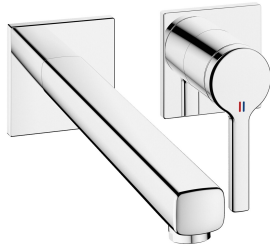

KWC AVA 2.0 Trim kit - Lever mixer - Basin

Modell-Linie: AVA 2.0 | 11.462.064.000
Taps | Manual taps

KWC-No.

125108
chromeline, A 175, Trim kit

125109
chromeline, A 225, Trim kit

Projection_A

A 175

A 225

- * Fixed spout
- Neoperl® Perlator® SSR, swivelling jet regulator
- * OptimalSpace - ample space for washing or working
- * KWC cartridge M 35 H
- with ceramic discs

- flow rate and temperature continuously variable
- * To be ordered separately:
- Unit for concealed installation ½" 39.001.402.000
- * To be ordered separately (optional or if necessary):
- Extension set 20 mm Z.536.333

Technical Data

Flow rate	5 l/min (3 bar)
Spout	fixed
Diameter	168 x 68
Handling	front lever
Color_code	chrome
Installation_type	Wall mounted
Faucet_typ	Lever mixer
G_Acoustic group	I
Concealed_unit	Trim kit
Projection_A	A 225
Energy Label	A
material	Brass

Flow rate	5 l/min (3 bar)
Spout	fixed
Diameter	168 x 68
Handling	front lever
Color_code	chrome
Installation_type	Wall mounted
Faucet_typ	Lever mixer
G_Acoustic group	I
Concealed_unit	Trim kit
Projection_A	A 225
Energy Label	A
material	Brass