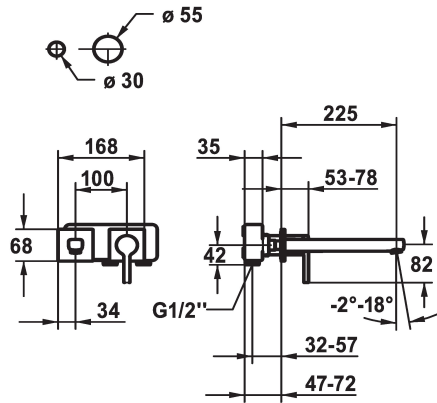

KWC AVA 2.0 Trim kit - Lever mixer - Basin

Modell-Linie: AVA 2.0 | 11.462.064.000
Taps | Manual taps

KWC-No.

125108
chromeline, A 175, Trim kit

125109
chromeline, A 225, Trim kit

Projection_A

A 175

A 225

- * Fixed spout
- Neoperl® Perlator® SSR, swivelling jet regulator
- * OptimalSpace - ample space for washing or working
- * KWC cartridge M 35 H
- with ceramic discs

- flow rate and temperature continuously variable
- * To be ordered separately:
- Unit for concealed installation ½" 39.001.402.000
- * To be ordered separately (optional or if necessary):
- Extension set 20 mm Z.536.333

Technical Data

Flow rate	5 l/min (3 bar)
Spout	fixed
Diameter	168 x 68
Handling	front lever
Color_code	chrome
Installation_type	Wall mounted
Faucet_typ	Lever mixer
G_Acoustic group	I
Concealed_unit	Trim kit
Projection_A	A 225
Energy Label	A
material	Brass

Flow rate	5 l/min (3 bar)
Spout	fixed
Diameter	168 x 68
Handling	front lever
Color_code	chrome
Installation_type	Wall mounted
Faucet_typ	Lever mixer
G_Acoustic group	I
Concealed_unit	Trim kit
Projection_A	A 225
Energy Label	A
material	Brass