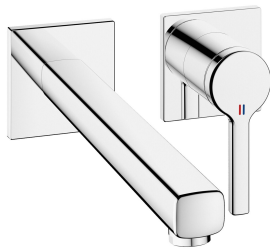

KWC AVA 2.0 Trim kit - Lever mixer - Basin

Modell-Linie: AVA 2.0 | 11.462.064.000
Taps | Manual taps

KWC-No.

125108
chromeline, A 175, Trim kit

125109
chromeline, A 225, Trim kit

Projection_A

A 175

A 225

- * Fixed spout
- Neoperl® Perlator® SSR, swivelling jet regulator
- * OptimalSpace - ample space for washing or working
- * KWC cartridge M 35 H
- with ceramic discs

- flow rate and temperature continuously variable
- * To be ordered separately:
- Unit for concealed installation ½" 39.001.402.000
- * To be ordered separately (optional or if necessary):
- Extension set 20 mm Z.536.333

Technical Data

Flow rate	5 l/min (3 bar)
Spout	fixed
Diameter	168 x 68
Handling	front lever
Color code	chrome
Installation_type	Wall mounted
Faucet_typ	Lever mixer
G_Acoustic group	I
Concealed_unit	Trim kit
Projection_A	A 225
Energy Label	A
material	Brass

Flow rate	5 l/min (3 bar)
Spout	fixed
Diameter	168 x 68
Handling	front lever
Color code	chrome
Installation_type	Wall mounted
Faucet_typ	Lever mixer
G_Acoustic group	I
Concealed_unit	Trim kit
Projection_A	A 225
Energy Label	A
material	Brass