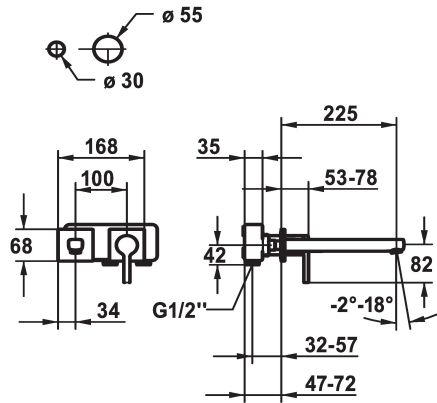

KWC AVA 2.0 Trim kit - Lever mixer - Basin

Modell-Linie: AVA 2.0 | 11.462.064.000
Taps | Manual taps

KWC-No.

125108
chromeline, A 175, Trim kit

125109
chromeline, A 225, Trim kit

Projection_A

A 175

A 225

- * Fixed spout
- Neoperl® Perlator® SSR, swivelling jet regulator
- * OptimalSpace - ample space for washing or working
- * KWC cartridge M 35 H
- with ceramic discs

- flow rate and temperature continuously variable
- * To be ordered separately:
- Unit for concealed installation ½" 39.001.402.000
- * To be ordered separately (optional or if necessary):
- Extension set 20 mm Z.536.333

Technical Data

Flow rate	5 l/min (3 bar)
Spout	fixed
Diameter	168 x 68
Handling	front lever
Color code	chrome
Installation_type	Wall mounted
Faucet_typ	Lever mixer
G_Acoustic group	I
Concealed_unit	Trim kit
Projection_A	A 225
Energy Label	A
material	Brass

Flow rate	5 l/min (3 bar)
Spout	fixed
Diameter	168 x 68
Handling	front lever
Color code	chrome
Installation_type	Wall mounted
Faucet_typ	Lever mixer
G_Acoustic group	I
Concealed_unit	Trim kit
Projection_A	A 225
Energy Label	A
material	Brass