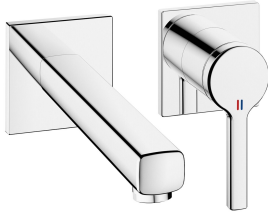

## KWC AVA 2.0 Trim kit - Lever mixer - Basin

Modell-Linie: AVA 2.0 | 11.462.063.000  
Taps | Manual taps

### KWC-No.

**125108**  
chromeline, A 175, Trim kit

**125109**  
chromeline, A 225, Trim kit

- \* Fixed spout
- Neoperl® Perlator® SSR, swivelling jet regulator
- \* OptimalSpace - ample space for washing or working
- \* KWC cartridge M 35 H
- with ceramic discs

### Technical Data

Flow rate
Spout
Diameter
Handling
Color code
Installation_type
Faucet_typ
G_Acoustic group
Concealed_unit
Projection_A
Energy Label
material

5 l/min (3 bar)
fixed
168 x 68
front lever
chrome
Wall mounted
Lever mixer
I
Trim kit
A 175
A
Brass