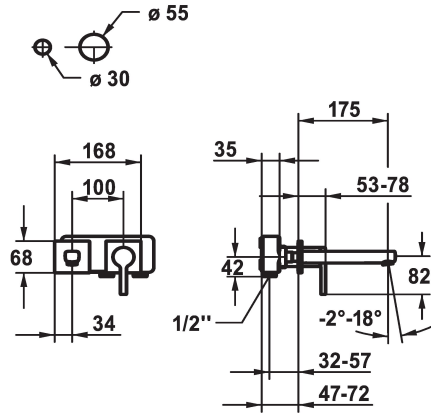

## KWC AVA 2.0 Trim kit - Lever mixer - Basin

Modell-Linie: AVA 2.0 | 11.462.063.000  
Taps | Manual taps

### KWC-No.

**125108**  
chromeline, A 175, Trim kit

**125109**  
chromeline, A 225, Trim kit

- \* Fixed spout
- Neoperl® Perlator® SSR, swivelling jet regulator
- \* OptimalSpace - ample space for washing or working
- \* KWC cartridge M 35 H
- with ceramic discs

### Projection\_A

A 175

A 225

- flow rate and temperature continuously variable
- \* To be ordered separately:
- Unit for concealed installation 1/2" 39.001.402.000
- \* To be ordered separately (optional or if necessary):
- Extension set 20 mm Z.536.333

### Technical Data

Flow rate
Spout
Diameter
Handling
Color code
Installation_type
Faucet_typ
G_Acoustic group
Concealed_unit
Projection_A
Energy Label
material

5 l/min (3 bar)
fixed
168 x 68
front lever
chrome
Wall mounted
Lever mixer
I
Trim kit
A 175
A
Brass