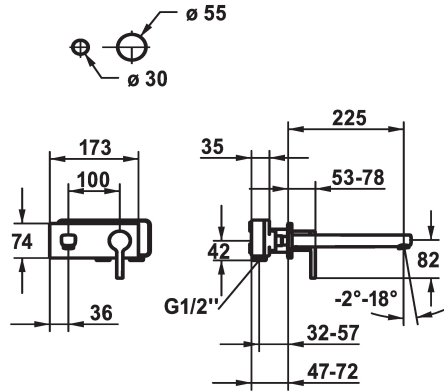

KWC AVA 2.0 Trim kit - Lever mixer - Basin

Modell-Linie: AVA 2.0 | 11.462.034.000
Taps | Manual taps

KWC-No.

125105
chromeline, A 175, Trim kit

125106
chromeline, A 225, Trim kit

- * Fixed spout
- Neoperl® Perlator® SSR, swivelling jet regulator
- * OptimalSpace - ample space for washing or working
- * KWC cartridge M 35 H
- with ceramic discs

Projection_A

A 175

A 225

- flow rate and temperature continuously variable
- * To be ordered separately:
- Unit for concealed installation ½" 39.001.402.000
- * To be ordered separately (optional or if necessary):
- Extension set 20 mm Z.536.333

Technical Data

Flow rate
Spout
Diameter
Handling
Color_code
Installation_type
Faucet_typ
G_Acoustic group
Concealed_unit
Projection_A
Energy Label
material

5 l/min (3 bar)
fixed
173 x 74
front lever
chrome
Wall mounted
Lever mixer
I
Trim kit
A 225
A
Brass

Mandatory Accessories

KWC AVA 2.0

Trim kit - Lever mixer - Basin

Modell-Linie: AVA 2.0 | 11.462.034.000

Taps | Manual taps

Concealed unit

125189

39.001.402.000
