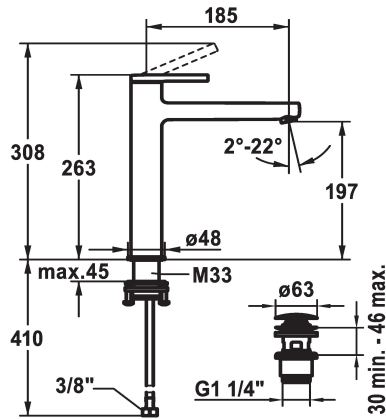

KWC AVA 2.0 Lever mixer - Basin

Modell-Linie: AVA 2.0 | 12.468.663.000FL
Taps | Manual taps

KWC-No.

125100
chromeline, A 185, flexible connection hoses, without pop-up valve

125101
chromeline, A 185, flexible connection hoses, with Push Open

- * For top-mounted basins
- * EcoProtect - water-saving device
- * Fixed spout
- Neoperl® Perlator® SSR, swivelling jet regulator
- * OptimalSpace - ample space for washing or working
- * KWC cartridge S 25
- with ceramic discs

Pop-up_valve

without pop-up valve

with Push open

- flow rate and temperature continuously variable
- * Flexible connection hoses 3/8"
- * QuickInstallation - Fastening via threaded connection with locking screws
- * Mounting hole size $\varnothing 35$ mm
- * Scope of delivery:
- KWC pop-up valve Push Open 2 in 1 Z.538.321.000

Technical Data

Flow rate
Pop-up_valve
Connection
Handling
Color code
Installation_type
Faucet_typ
Dimension Height
G_Acoustic group
Projection_A
Energy Label
Dimension Water outlet
material

5 l/min (3 bar)
with Push open
Flexible connection hoses
top lever
chrome
for top-mounted sinks
Lever mixer
263
I
A 185
A
197
Brass