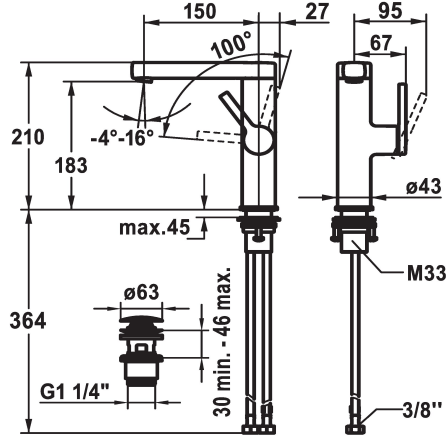

KWC AVA 2.0 Lever mixer - Basin

Modell-Linie: AVA 2.0 | 12.468.651.000FL
Taps | Manual taps

KWC-No.

125096
chromeline, A 150, flexible connection hoses, with pop-up valve

125097
chromeline, A 150, flexible connection hoses, without pop-up valve

125098
chromeline, A 150, flexible connection hoses, with Push Open

* Lever installation only possible on the right side
 - Child safety: cold water flow in lever position towards the front
 * gap between wall and centre of mounting hole min. 27 mm
 * EcoProtect - water-saving device
 * Swivel spout 120°
 - Neoperl® Perlator® SJR, swivelling jet regulator
 * OptimalSpace - ample space for washing or working
 * KWC cartridge S 25

Pop-up_valve

with pop-up valve

without pop-up valve

with Push open

- with ceramic discs
 - flow rate and temperature continuously variable
 * Flexible connection hoses 3/8"
 * QuickInstallation - Fastening via threaded connection with locking screws
 * Mounting hole size ø35 mm
 * Scope of delivery:
 - KWC pop-up valve Push Open 2 in 1 Z.538.321.000

Technical Data

Flow rate
Pop-up_valve
Connection
Spout
Handling
Color code
Installation_type
Faucet_typ
Dimension Height
G_Acoustic_group
Projection_A
Energy Label
Dimension Water outlet
material

5 l/min (3 bar)
with Push open
Flexible connection hoses
swivel
side lever
chrome
Pillar installation
Lever mixer
210
I
A 150
A
183
Brass