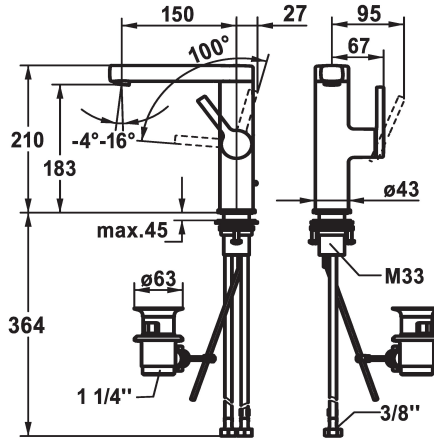

KWC AVA 2.0 Lever mixer - Basin

Modell-Linie: AVA 2.0 | 12.468.131.000FL
Taps | Manual taps

KWC-No.

125096
chromeline, A 150, flexible connection hoses, with pop-up valve

125097
chromeline, A 150, flexible connection hoses, without pop-up valve

125098
chromeline, A 150, flexible connection hoses, with Push Open

Pop-up_valve

with pop-up valve

without pop-up valve

with Push open

- * Lever installation only possible on the right side
- Child safety: cold water flow in lever position towards the front
- * gap between wall and centre of mounting hole min. 27 mm
- * EcoProtect - water-saving device
- * Swivel spout 120°
- Neoperl® Perlator® SJR, swivelling jet regulator
- * OptimalSpace - ample space for washing or working
- * KWC cartridge S 25

- with ceramic discs
- flow rate and temperature continuously variable
- * Flexible connection hoses 3/8"
- * QuickInstallation - Fastening via threaded connection with locking screws
- * Mounting hole size ø35 mm
- * Scope of delivery:
- KWC pop-up valve Z.538.581.000

Technical Data

Flow rate
Pop-up_valve
Connection
Spout
Handling
Color code
Installation_type
Faucet_typ
Dimension Height
G_Acoustic_group
Projection_A
Energy Label
Dimension Water outlet
material

5 l/min (3 bar)
with pop-up valve
Flexible connection hoses
swivel
side lever
chrome
Pillar installation
Lever mixer
210
l
A 150
A
183
Brass