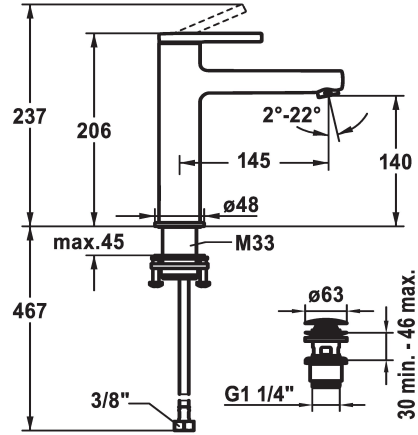

## KWC AVA 2.0 Lever mixer - Basin - CoolFix

Modell-Linie: AVA 2.0 | 12.468.633.000FL  
Taps | Manual taps

### Pop-up\_valve

with pop-up valve

without pop-up valve

with Push open

- flow rate and temperature continuously variable
- \* Flexible connection hoses 3/8"
- \* QuickInstallation - Fastening via threaded connection with locking screws
- \* Mounting hole size ø35 mm
- \* Scope of delivery:
- KWC pop-up valve Push Open 2 in 1 Z.538.321.000

### Technical Data

Flow rate	5 l/min (3 bar)
Pop-up_valve	with Push open
Connection	Flexible connection hoses
Spout	fixed
Handling	top lever
Color code	chrome
Installation_type	Pillar installation
Faucet_typ	Lever mixer
Dimension Height	206
Energysaving	Coolfix
G_Acoustic group	I
Projection_A	A 145
Energy Label	A
Dimension Water outlet	140
material	Brass

Flow rate	5 l/min (3 bar)
Pop-up_valve	with Push open
Connection	Flexible connection hoses
Spout	fixed
Handling	top lever
Color code	chrome
Installation_type	Pillar installation
Faucet_typ	Lever mixer
Dimension Height	206
Energysaving	Coolfix
G_Acoustic group	I
Projection_A	A 145
Energy Label	A
Dimension Water outlet	140
material	Brass