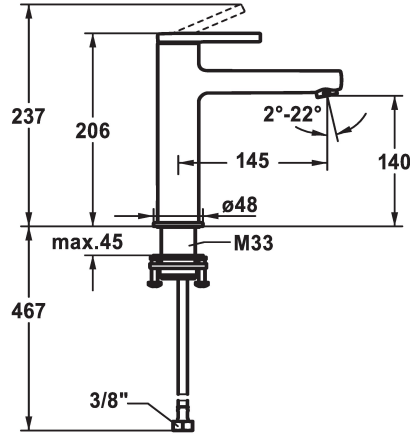

KWC AVA 2.0 Lever mixer - Basin - CoolFix

Modell-Linie: AVA 2.0 | 12.468.073.000FL
Taps | Manual taps

KWC-No.

125091
chromeline, A 145, flexible connection hoses, with pop-up valve

125092
chromeline, A 145, flexible connection hoses, without pop-up valve

125093
chromeline, A 145, flexible connection hoses, with Push Open

- * CoolFix - Cold water flow with a centered lever
- * EcoProtect - water-saving device
- * Fixed spout
- Neoperl® Perlator® SSR, swivelling jet regulator
- * OptimalSpace - ample space for washing or working
- * KWC cartridge S 25

Pop-up_valve

with pop-up valve

without pop-up valve

with Push open

- with ceramic discs
- flow rate and temperature continuously variable
- * Flexible connection hoses 3/8"
- * QuickInstallation - Fastening via threaded connection with locking screws
- * Mounting hole size ø35 mm

Technical Data

Flow rate
Pop-up_valve
Connection
Spout
Handling
Color code
Installation_type
Faucet_typ
Dimension Height
Energysaving
G_Acoustic group
Projection_A
Energy Label
Dimension Water outlet
material