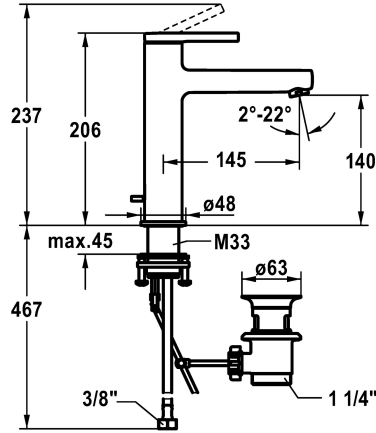

KWC AVA 2.0 Lever mixer - Basin - CoolFix

Modell-Linie: AVA 2.0 | 12.468.033.000FL
Taps | Manual taps

KWC-No.

125091
chromeline, A 145, flexible connection hoses, with pop-up valve

125092
chromeline, A 145, flexible connection hoses, without pop-up valve

125093
chromeline, A 145, flexible connection hoses, with Push Open

- * CoolFix - Cold water flow with a centered lever
- * EcoProtect - water-saving device
- * Fixed spout
- Neoperl® Perlator® SSR, swivelling jet regulator
- * OptimalSpace - ample space for washing or working
- * KWC cartridge S 25
- with ceramic discs

Technical Data

Flow rate	5 l/min (3 bar)
Pop-up_valve	with pop-up valve
Connection	Flexible connection hoses
Spout	fixed
Handling	top lever
Color code	chrome
Installation_type	Pillar installation
Faucet_typ	Lever mixer
Dimension Height	206
Energysaving	Coolfix
G_Acoustic group	I
Projection_A	A 145
Energy Label	A
Dimension Water outlet	140
material	Brass

Pop-up_valve

with pop-up valve

without pop-up valve

with Push open

- flow rate and temperature continuously variable
- * Flexible connection hoses 3/8"
- * QuickInstallation - Fastening via threaded connection with locking screws
- * Mounting hole size ø35 mm
- * Scope of delivery:
- KWC pop-up valve Z.538.581.000