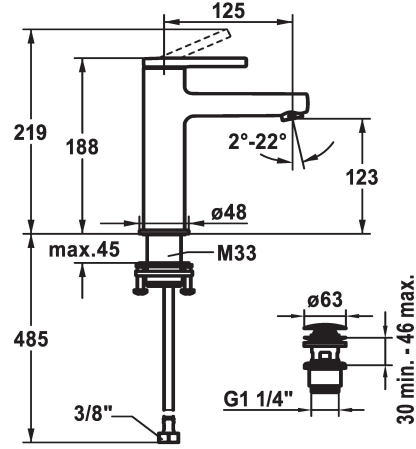

KWC AVA 2.0 Lever mixer - Basin - CoolFix

Modell-Linie: AVA 2.0 | 12.468.632.000FL
Taps | Manual taps

KWC-No.

125081
chromeline, A 125, flexible connection hoses, with pop-up valve

125082
chromeline, A 125, flexible connection hoses, without pop-up valve

Pop-up_valve

with pop-up valve

without pop-up valve

with Push open

- * Flexible connection hoses 3/8"
- * QuickInstallation - Fastening via threaded connection with locking screws
- * Mounting hole size $\varnothing 35$ mm
- * Scope of delivery:
- KWC pop-up valve Push Open 2 in 1 Z.538.321.000

Technical Data

Flow rate	5 l/min (3 bar)
Pop-up_valve	with Push open
Connection	Flexible connection hoses
Spout	fixed
Handling	top lever
Color code	chrome
Installation_type	Pillar installation
Faucet_typ	Lever mixer
Dimension Height	168
Energysaving	Coolfix
G_Acoustic group	I
Projection_A	A 125
Energy Label	A
Dimension Water outlet	123
material	Brass

Flow rate	5 l/min (3 bar)
Pop-up_valve	with Push open
Connection	Flexible connection hoses
Spout	fixed
Handling	top lever
Color code	chrome
Installation_type	Pillar installation
Faucet_typ	Lever mixer
Dimension Height	168
Energysaving	Coolfix
G_Acoustic group	I
Projection_A	A 125
Energy Label	A
Dimension Water outlet	123
material	Brass