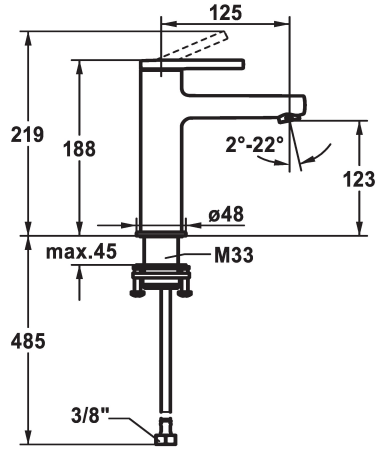

KWC AVA 2.0 Lever mixer - Basin - CoolFix

Modell-Linie: AVA 2.0 | 12.468.072.000FL
Taps | Manual taps

KWC-No.

125081
chromeline, A 125, flexible connection hoses, with pop-up valve

125082
chromeline, A 125, flexible connection hoses, without pop-up valve

125083
chromeline, A 125, flexible connection hoses, with Push Open

- * CoolFix - Cold water flow with a centered lever
- * EcoProtect - water-saving device
- * Fixed spout
- Neoperl® Perlator® SSR, swivelling jet regulator
- * KWC cartridge S 25
- with ceramic discs

Pop-up_valve

with pop-up valve

without pop-up valve

with Push open

- flow rate and temperature continuously variable
- * Flexible connection hoses 3/8"
- * QuickInstallation - Fastening via threaded connection with locking screws
- * Mounting hole size ø35 mm

Technical Data

Flow rate
Pop-up_valve
Connection
Spout
Handling
Color code
Installation_type
Faucet_typ
Dimension Height
Energysaving
G_Acoustic group
Projection_A
Energy Label
Dimension Water outlet
material