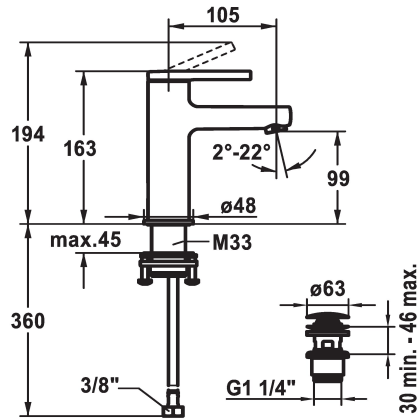

KWC AVA 2.0 Lever mixer - Basin - CoolFix

Modell-Linie: AVA 2.0 | 12.468.631.000FL
Taps | Manual taps

KWC-No.

125075
chromeline, A 105, flexible connection hoses, with pop-up valve

125076
chromeline, A 105, flexible connection hoses, without pop-up valve

Pop-up_valve

with pop-up valve

without pop-up valve

with Push open

- * Flexible connection hoses 3/8"
- * QuickInstallation - Fastening via threaded connection with locking screws
- * Mounting hole size ø35 mm
- * Scope of delivery:
- KWC pop-up valve Push Open 2 in 1 Z.538.321.000

Technical Data

Flow rate	5 l/min (3 bar)
Pop-up_valve	with Push open
Connection	Flexible connection hoses
Spout	fixed
Handling	top lever
Color code	chrome
Installation_type	Pillar installation
Faucet_typ	Lever mixer
Dimension Height	163
Energysaving	Coolfix
G_Acoustic group	I
Projection_A	A 105
Energy Label	A
Dimension Water outlet	99
material	Brass

Flow rate	5 l/min (3 bar)
Pop-up_valve	with Push open
Connection	Flexible connection hoses
Spout	fixed
Handling	top lever
Color code	chrome
Installation_type	Pillar installation
Faucet_typ	Lever mixer
Dimension Height	163
Energysaving	Coolfix
G_Acoustic group	I
Projection_A	A 105
Energy Label	A
Dimension Water outlet	99
material	Brass