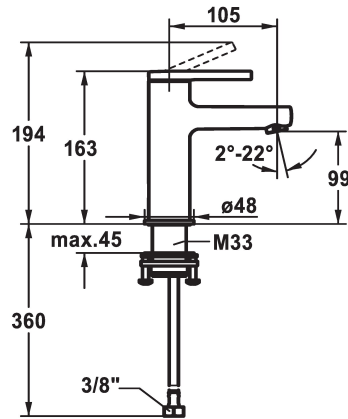

KWC AVA 2.0 Lever mixer - Basin - CoolFix

Modell-Linie: AVA 2.0 | 12.468.071.000FL
Taps | Manual taps

KWC-No.

125075
chromeline, A 105, flexible connection hoses, with pop-up valve

125076
chromeline, A 105, flexible connection hoses, without pop-up valve

125077
chromeline, A 105, flexible connection hoses, with Push Open

- * CoolFix - Cold water flow with a centered lever
- * EcoProtect - water-saving device
- * Fixed spout
- Neoperl® Perlator® SSR, swivelling jet regulator
- * KWC cartridge S 25
- with ceramic discs

Pop-up_valve

with pop-up valve

without pop-up valve

with Push open

- flow rate and temperature continuously variable
- * Flexible connection hoses 3/8"
- * QuickInstallation - Fastening via threaded connection with locking screws
- * Mounting hole size ø35 mm

Technical Data

Flow rate
Pop-up_valve
Connection
Spout
Handling
Color code
Installation_type
Faucet_typ
Dimension Height
Energysaving
G_Acoustic group
Projection_A
Energy Label
Dimension Water outlet
material