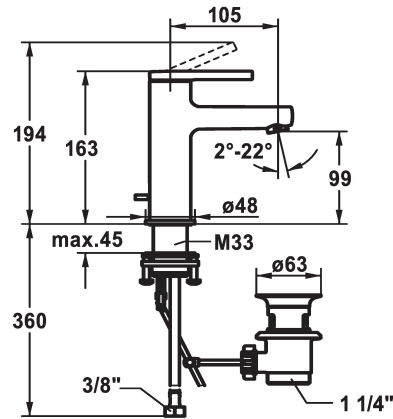

## KWC AVA 2.0 Lever mixer - Basin - CoolFix

Modell-Linie: AVA 2.0 | 12.468.031.000FL  
Taps | Manual taps

### Pop-up\_valve

with pop-up valve

without pop-up valve

with Push open

- \* Flexible connection hoses 3/8"
- \* QuickInstallation - Fastening via threaded connection with locking screws
- \* Mounting hole size ø35 mm
- \* Scope of delivery:
- KWC pop-up valve Z.538.581.000

### Technical Data

Flow rate	5 l/min (3 bar)
Pop-up_valve	with pop-up valve
Connection	Flexible connection hoses
Spout	fixed
Handling	top lever
Color code	chrome
Installation_type	Pillar installation
Faucet_typ	Lever mixer
Dimension Height	163
Energysaving	Coolfix
G_Acoustic group	I
Projection_A	A 105
Energy Label	A
Dimension Water outlet	99
material	Brass

Flow rate	5 l/min (3 bar)
Pop-up_valve	with pop-up valve
Connection	Flexible connection hoses
Spout	fixed
Handling	top lever
Color code	chrome
Installation_type	Pillar installation
Faucet_typ	Lever mixer
Dimension Height	163
Energysaving	Coolfix
G_Acoustic group	I
Projection_A	A 105
Energy Label	A
Dimension Water outlet	99
material	Brass