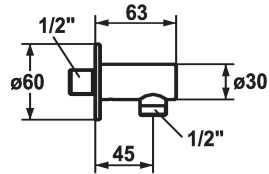

KWC

Hose connection style

Modell-Linie: SHOWERCULTURE | 26.000.610.177

KWC-No.

121823
chromeline

125067
matt black

125068
brushed steel

ATT-KWC-FARBCODE

chromeline

matt black

brushed steel

* Hose connection style
* Intrinsicly safe against backflow

* Connecting thread 1/2"

Technical Data

Diameter
ATT-KWC-FARBCODE
Faucet_typ
G_Acoustic group
Measure_L
Material

D60
brushed steel
Schlauchanschluss
I
L45
Mässing