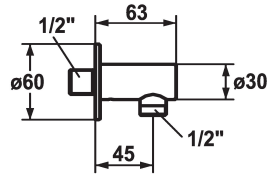

## KWC

Hose connection style

Modell-Linie: **SHOWERCULTURE** | 26.000.610.177

Showers | Complementary parts showers

### Color code

chromeline

matt black

brushed steel

\* Hose connection style

\* Intrinsicly safe against backflow

\* Connecting thread 1/2"

### Technical Data

Diameter

D60

Color code

brushed steel

Faucet\_typ

Hose connection

Acoustic group

I

Measure Lenght

L 45

material

Brass