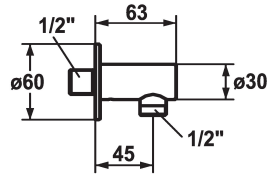

KWC

Hose connection style

Modell-Linie: **SHOWERCULTURE** | 26.000.610.177

Showers | Complementary parts showers

KWC-No.

121823
chromeline

125067
matt black

125068
brushed steel

Color code

chromeline

matt black

brushed steel

* Hose connection style

* Intrinsicly safe against backflow

* Connecting thread 1/2"

Technical Data

Diameter

D60

Color code

brushed steel

Faucet_typ

Hose connection

Acoustic group

I

Measure Lenght

L 45

material

Brass