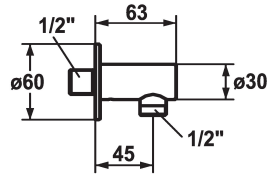

KWC

Hose connection style

Modell-Linie: **SHOWERCULTURE** | 26.000.610.177

Showers | Complementary parts showers

KWC-No.

121823
chromeline

125067
matt black

125068
brushed steel

Color_code

chrome

matt black

brushed steel

* Hose connection style

* Intrinsicly safe against backflow

* Connecting thread 1/2"

Technical Data

Diameter

D60

Color_code

brushed steel

Faucet_typ

Hose connection

G_Acoustic group

I

Measure_L

L 45

material

Brass