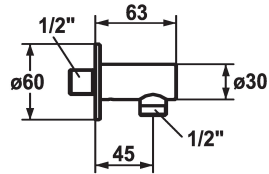

KWC

Hose connection style

Modell-Linie: SHOWERCULTURE | 26.000.610.177

KWC-No.

121823
chromeline

125067
matt black

125068
brushed steel

ATT-KWC-FARBCODE

chromeline

matt black

brushed steel

* Hose connection style
* Intrinsicly safe against backflow

* Connecting thread 1/2"

Technické údaje

ATT-KWC-DURCHMESSER

D60

ATT-KWC-FARBCODE

brushed steel

Faucet_typ

Schlauchanschluss

G_Acoustic group

I

Measure_L

L45