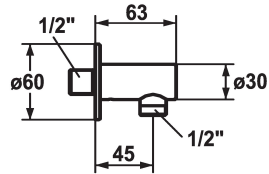

KWC

Hose connection style

Modell-Linie: **SHOWERCULTURE** | 26.000.610.177

Showers | Complementary parts showers

KWC-No.

121823
chromeline

125067
matt black

125068
brushed steel

Color code

chrome

matt black

brushed steel

* Hose connection style
* Intrinsicly safe against backflow

* Connecting thread 1/2"

Technical Data

Diameter	D60
Color code	brushed steel
Faucet_typ	Hose connection
G_Acoustic group	I
Measure_L	L 45
material	Brass

Diameter	D60
Color code	brushed steel
Faucet_typ	Hose connection
G_Acoustic group	I
Measure_L	L 45
material	Brass