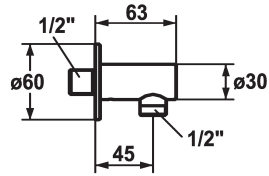

## KWC

Hose connection style

Modell-Linie: SHOWERCULTURE | 26.000.610.176

### KWC-No.

**121823**  
chromeline

**125067**  
matt black

**125068**  
brushed steel

### ATT-KWC-FARBCODE

chromeline

matt black

brushed steel

\* Hose connection style  
\* Intrinsicly safe against backflow

\* Connecting thread 1/2"

### Technical Data

Diameter
ATT-KWC-FARBCODE
Faucet_typ
G_Acoustic group
Measure_L
Material

D60
matt black
Schlauchanschluss
I
L45
Mässing