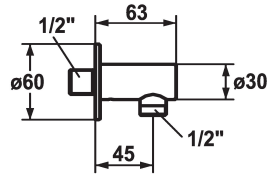

## KWC

Hose connection style

Modell-Linie: **SHOWERCULTURE** | 26.000.610.176

Showers | Complementary parts showers

### Color code

chromeline

matt black

brushed steel

\* Hose connection style

\* Intrinsicly safe against backflow

\* Connecting thread 1/2"

### Technical Data

Diameter

D60

Color code

matt black

Faucet\_typ

Hose connection

Acoustic group

I

Measure Lenght

L 45

material

Brass