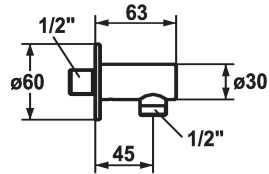

KWC

Hose connection style

Modell-Linie: SHOWERCULTURE | 26.000.610.176

KWC-No.

121823
chromeline

125067
matt black

125068
brushed steel

ATT-KWC-FARBCODE

chromeline

matt black

brushed steel

* Hose connection style
* Intrinsicly safe against backflow

* Connecting thread 1/2"

Technické údaje

ATT-KWC-DURCHMESSER

D60