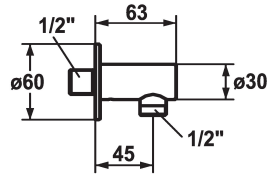

## KWC

Hose connection style

Modell-Linie: **SHOWERCULTURE** | 26.000.610.176

Showers | Complementary parts showers

### Color code

chrome

matt black

brushed steel

\* Hose connection style

\* Intrinsicly safe against backflow

\* Connecting thread 1/2"

### Technical Data

Diameter

D60

Color code

matt black

Faucet\_typ

Hose connection

G\_Acoustic group

I

Measure\_L

L 45

material

Brass