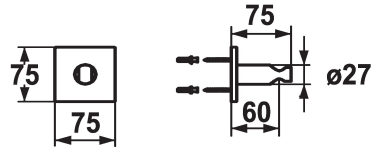

KWC SHOWERCULTURE Shower bracket design

Modell-Linie: SHOWERCULTURE | 26.000.620.177

KWC-No.

536622
chromeline

125550
matt black

125066
brushed steel

ATT-KWC-FARBCODE

chromeline

matt black

brushed steel

* Shower bracket design

* Non-adjustable

* Suitable for:

- All hand showers

Technical Data

Diameter

75x75

ATT-KWC-FARBCODE

brushed steel

Faucet_typ

Brausenhalter

Measure_L

L60

Material