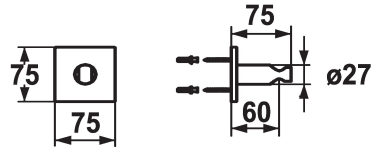

## KWC SHOWERCULTURE Shower bracket design

Modell-Linie: **SHOWERCULTURE** | 26.000.620.177  
Showers | Complementary parts showers

### KWC-No.

**536622**  
chromeline

**125550**  
matt black

**125066**  
brushed steel

### Technical Data

Diameter

75 x 75

Color code

brushed steel

Faucet\_typ

Shower bracket

Measure Lenght