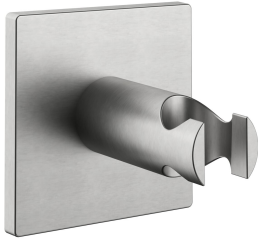

## KWC SHOWERCULTURE Shower bracket design

Modell-Linie: **SHOWERCULTURE** | 26.000.620.177  
Showers | Complementary parts showers

### KWC-No.

**536622**  
chromeline

**125550**  
matt black

**125066**  
brushed steel

### Color code

chromeline

matt black

brushed steel

\* Shower bracket design

\* Non-adjustable

\* Suitable for:

- All hand showers

### Technical Data

Diameter

75 x 75

Color code

brushed steel

Faucet\_typ

Shower bracket

Measure Lenght