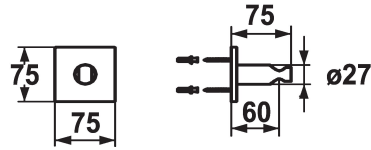

KWC SHOWERCULTURE Shower bracket design

Modell-Linie: **SHOWERCULTURE** | 26.000.620.177
Showers | Complementary parts showers

KWC-No.

536622
chromeline

125550
matt black

125066
brushed steel

Color code

chrome

matt black

brushed steel

* Shower bracket design
* Non-adjustable

* Suitable for:
- All hand showers

Technical Data

Diameter

75 x 75

Color code

brushed steel

Faucet_typ

Shower bracket

Measure_L

L 60

material

Brass

Spare Parts